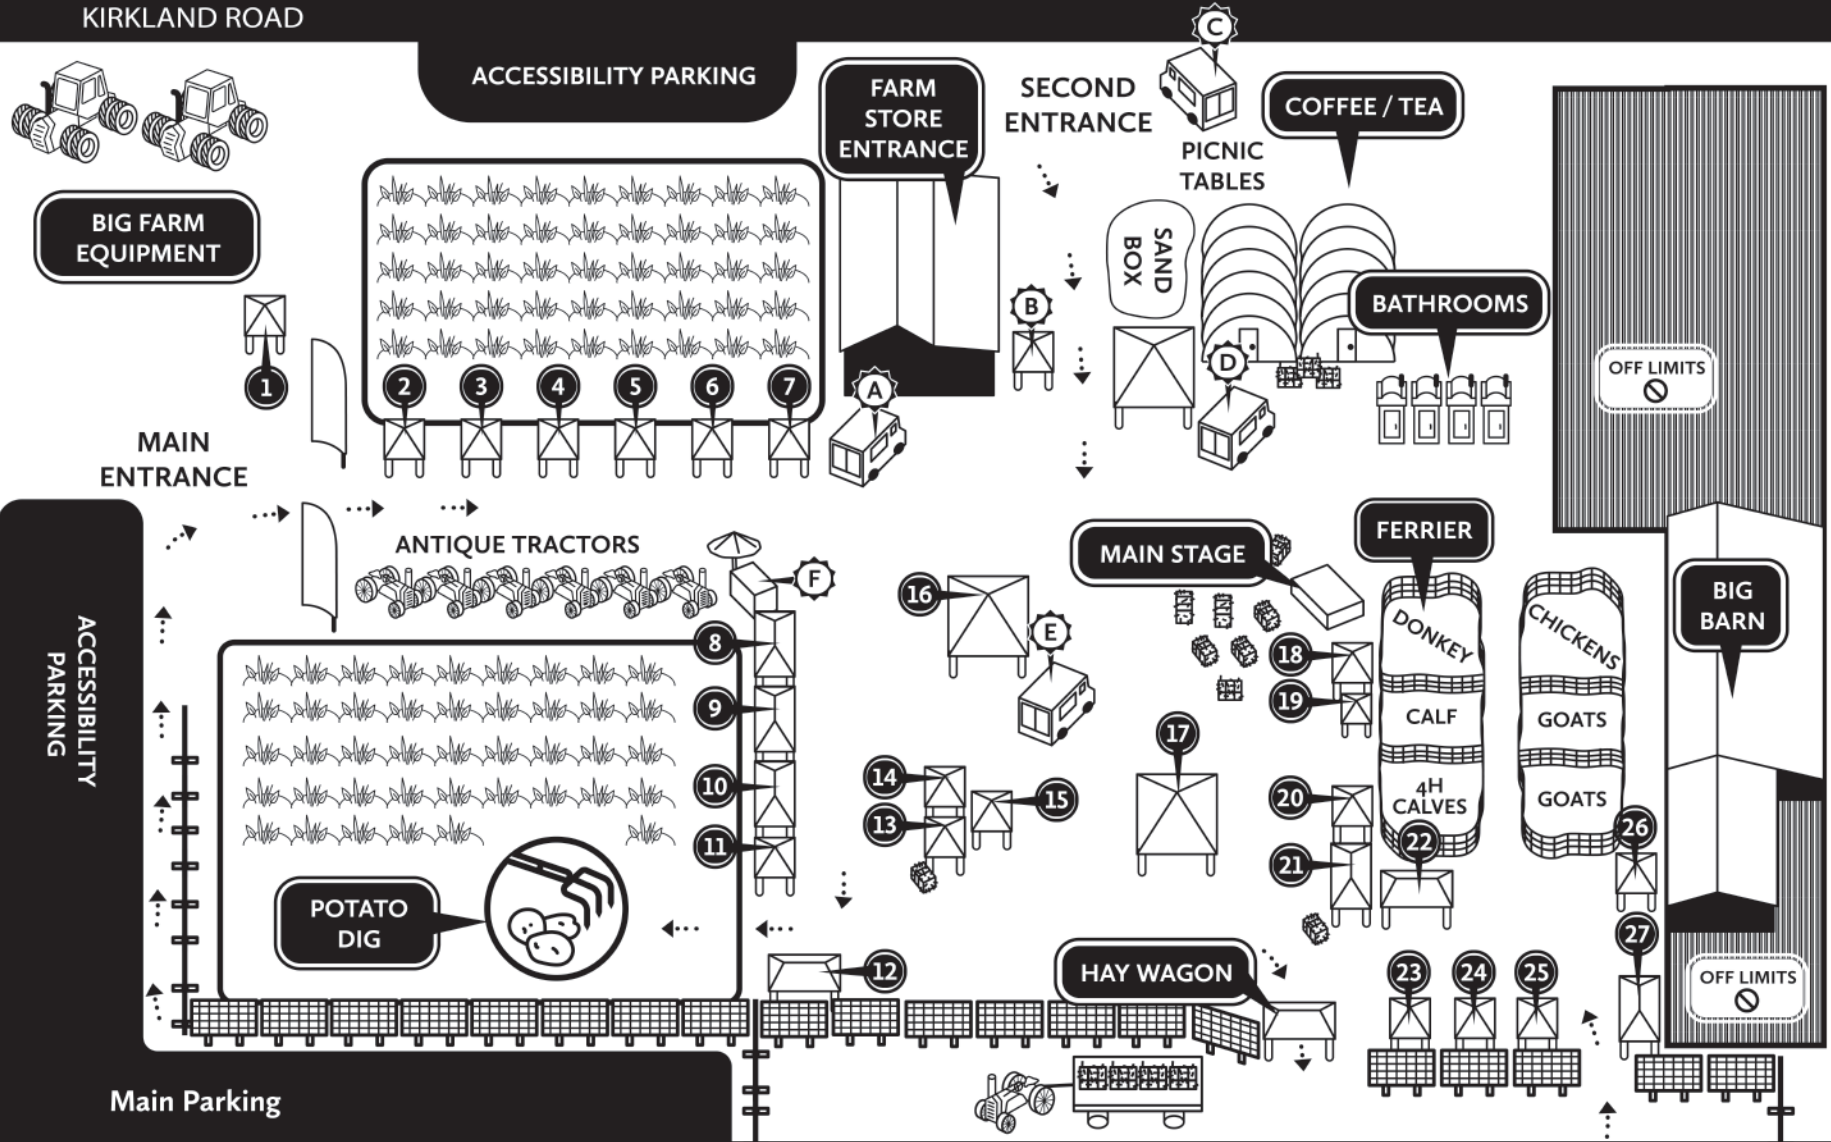

DAY AT THE FARM

SEPTEMBER 10th, 2022
4690 KIRKLAND ROAD, DELTA, BC

WESTHAM ISLAND ROAD

KIRKLAND ROAD

- | | | | |
|------------------------------------|--|------------------------------|----------------------------|
| ① Avenue Machinery | ⑨ Ag in the Classroom | ⑬ Dining Tent | ⑲ Stewardship Center of BC |
| ② FCC | ⑩ UBC Land & Food Systems / UBC Dairy Research | ⑭ Hay Pit | ⑳ O.W.L. |
| ③ Delta Chamber of Commerce | ⑪ ES Cropconsult | ⑮ Info Booth | ㉑ Mini Baler |
| ④ BC Cranberry Growers Association | ⑫ BC Fresh | ⑯ Cooking Contest Entry Tent | ㉒ Poultry in Motion |
| ⑤ Ducks Unlimited | ⑬ Ocean Ambassadors/Pick up 3 | ⑰ Men in Kilts | |
| ⑥ Fortis BC | ⑭ Delta Farmers Institute and Ministry of Agriculture and Food | ⑱ Kids Tent | |
| ⑦ West Coast Seeds | ⑮ Delta Naturalists | ㉒ 4H | |
| ⑧ Delta Farmland & Wildlife Trust | | ㉓ Birds Canada | |

FOOD VENDORS:

- Ⓐ Bread & Cheese
- Ⓑ Altmaerker Deli (hot dog)
- Ⓒ Skyy Thai Food Truck
- Ⓓ White Spot
- Ⓔ Rolled West Coast
- Ⓕ Johnny's Pops